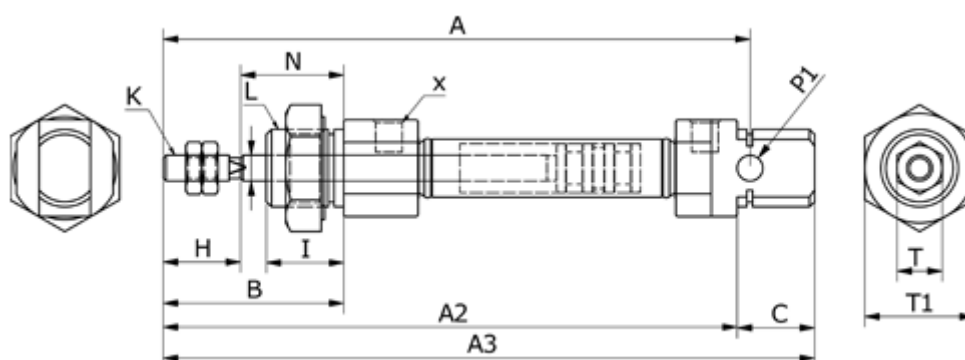

Data Sheet

Article number: 58MI12S0080CAP

Description: Cylinder MI-12x80-S-CA, Ø12x80
Double acting type - port M5

Measures

A	= 91	K	= M6x1,0	V = 6
A2	= 50	L	= M16x1,5	X = M5x0,8
A3	= 105	N	= 20	
B	= 38	O	= 14	
Bore diameter	= 12	P1	= 6	
C	= 17	Stroke	= 80	
HS	= 16	T	= 10	
I	= 17	T1	= 22	